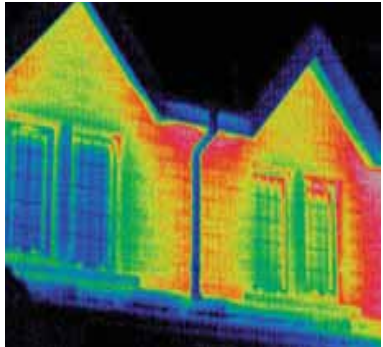

Apex: Aura Gold

Cooler in summer and warmer in winter...

Each of our fabrics has been tested and given an energy rating classification of 1, 2 or 3.

- 1: High level of insulation and energy save up to 11%* per year on energy bills
- 2: Good level of insulation - save up to 9%* per year on energy bills
- 3: These fabrics will save up to 8%* of your yearly energy bills.

* Figures based on a 3 bed single glazed detached home. Ask your window blind supplier for more details

Potential home energy savings using Louvolite fabrics

The window on the left has energy saving window blinds installed, providing insulation and reducing energy wastage.