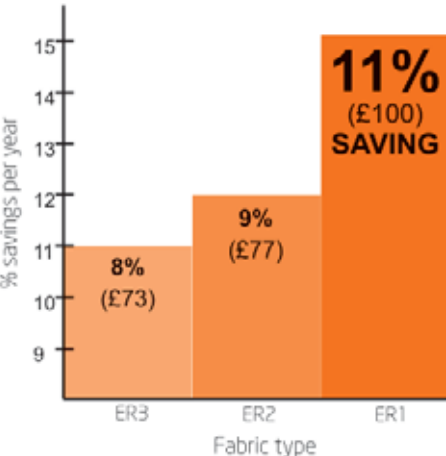

Apex: Aura Gold

Cooler in summer and warmer in winter...

Each of our fabrics has been tested and given an energy rating classification of 1, 2 or 3.

- 1: High level of insulation and energy save up to 11%* per year on energy bills
- 2: Good level of insulation - save up to 9%* per year on energy bills
- 3: These fabrics will save up to 8%* of your yearly energy bills.

* Figures based on a 3 bed single glazed detached home. Ask your window blind supplier for more details

Potential home energy savings using Louvolite fabrics

The window on the left has energy saving window blinds installed, providing insulation and reducing energy wastage.