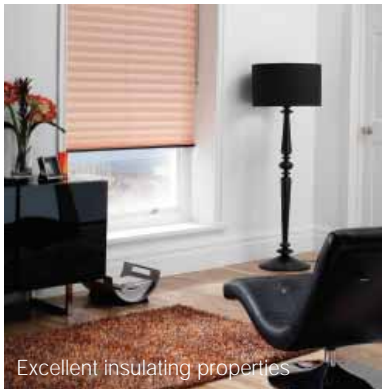

Create a stunning effect...

...and save money with thermal efficient window blinds

Cooler in summer and warmer in winter...

Each of our fabrics has been tested and given an energy rating classification of 1, 2 or 3.

- 1: High level of insulation and energy save up to 11%* per year on energy bills
- 2: Good level of insulation - save up to 9%* per year on energy bills
- 3: These fabrics will save up to 8%* of your yearly energy bills.

* Figures based on a 3 bed single glazed detached home. Ask your window blind supplier for more details

Potential home energy savings using Louvolite fabrics